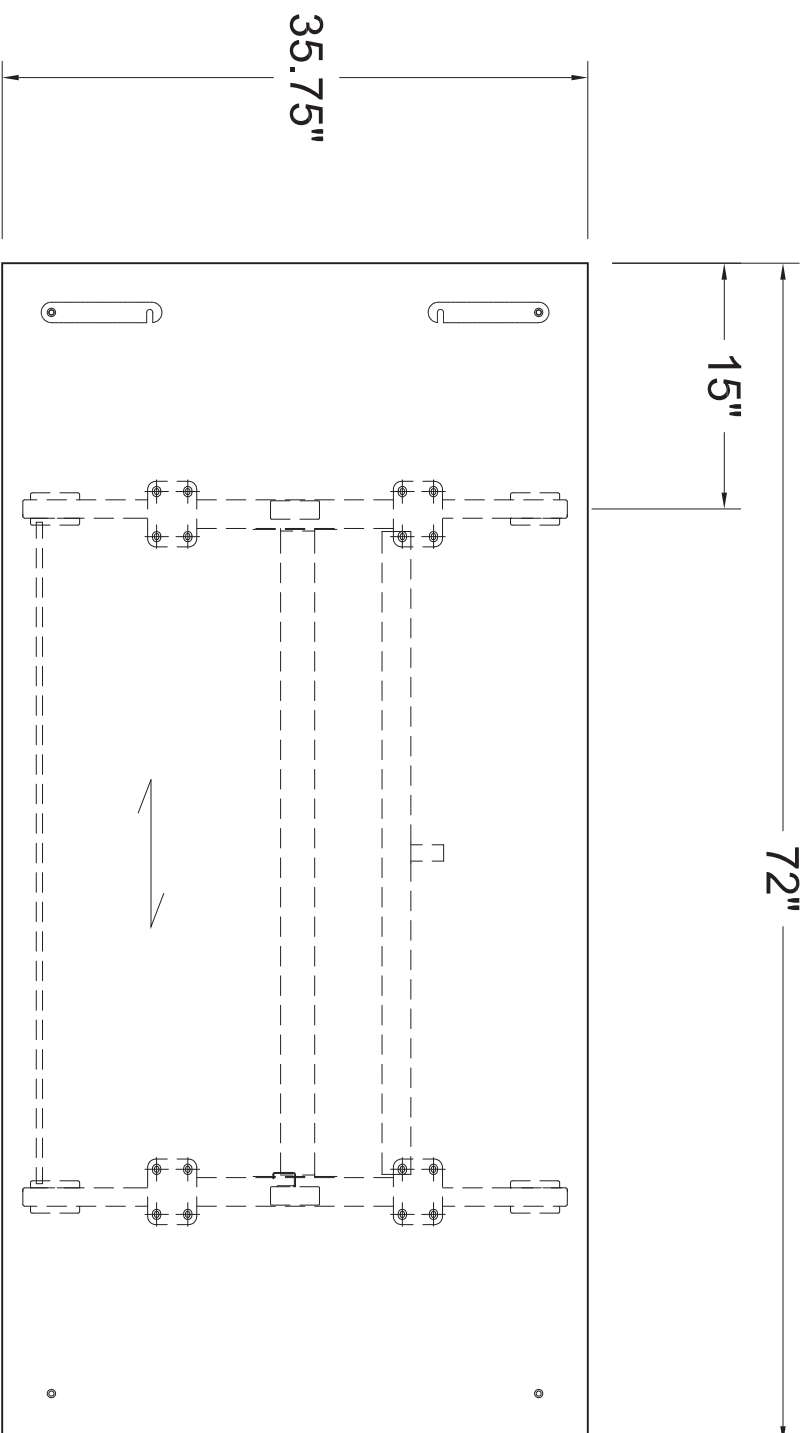

PLAN VIEW

72" x *36" METRONOME FLIP TOP TABLE

THIS DRAWING IS CONFIDENTIAL AND PROPRIETARY. NO PART OF THIS DRAWING MAY BE COPIED, DISCLOSED TO ANY THIRD PARTY OR USED FOR ANY PURPOSE WITHOUT THE EXPRESS WRITTEN AUTHORIZATION OF NIENKAMPER FURNITURE & ACCESSORIES

* DENOTES NOMINAL TABLE DEPTH